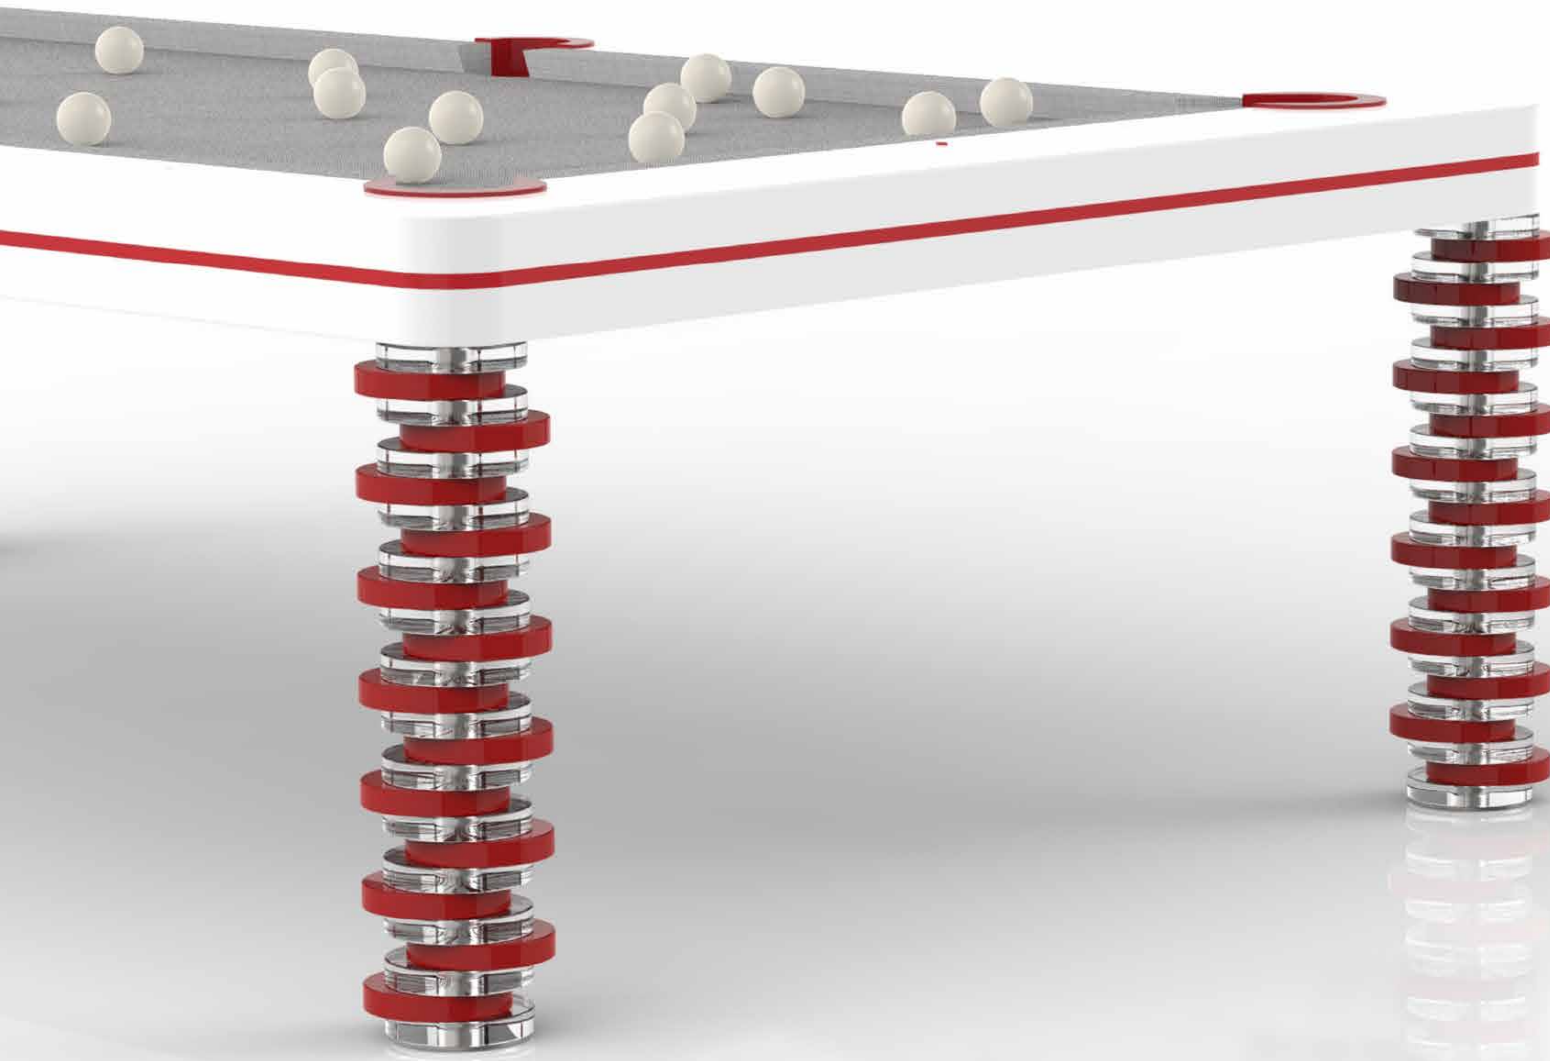

Bruxelles

“I know you and I admire you in silence...”

Arthur Rimbaud